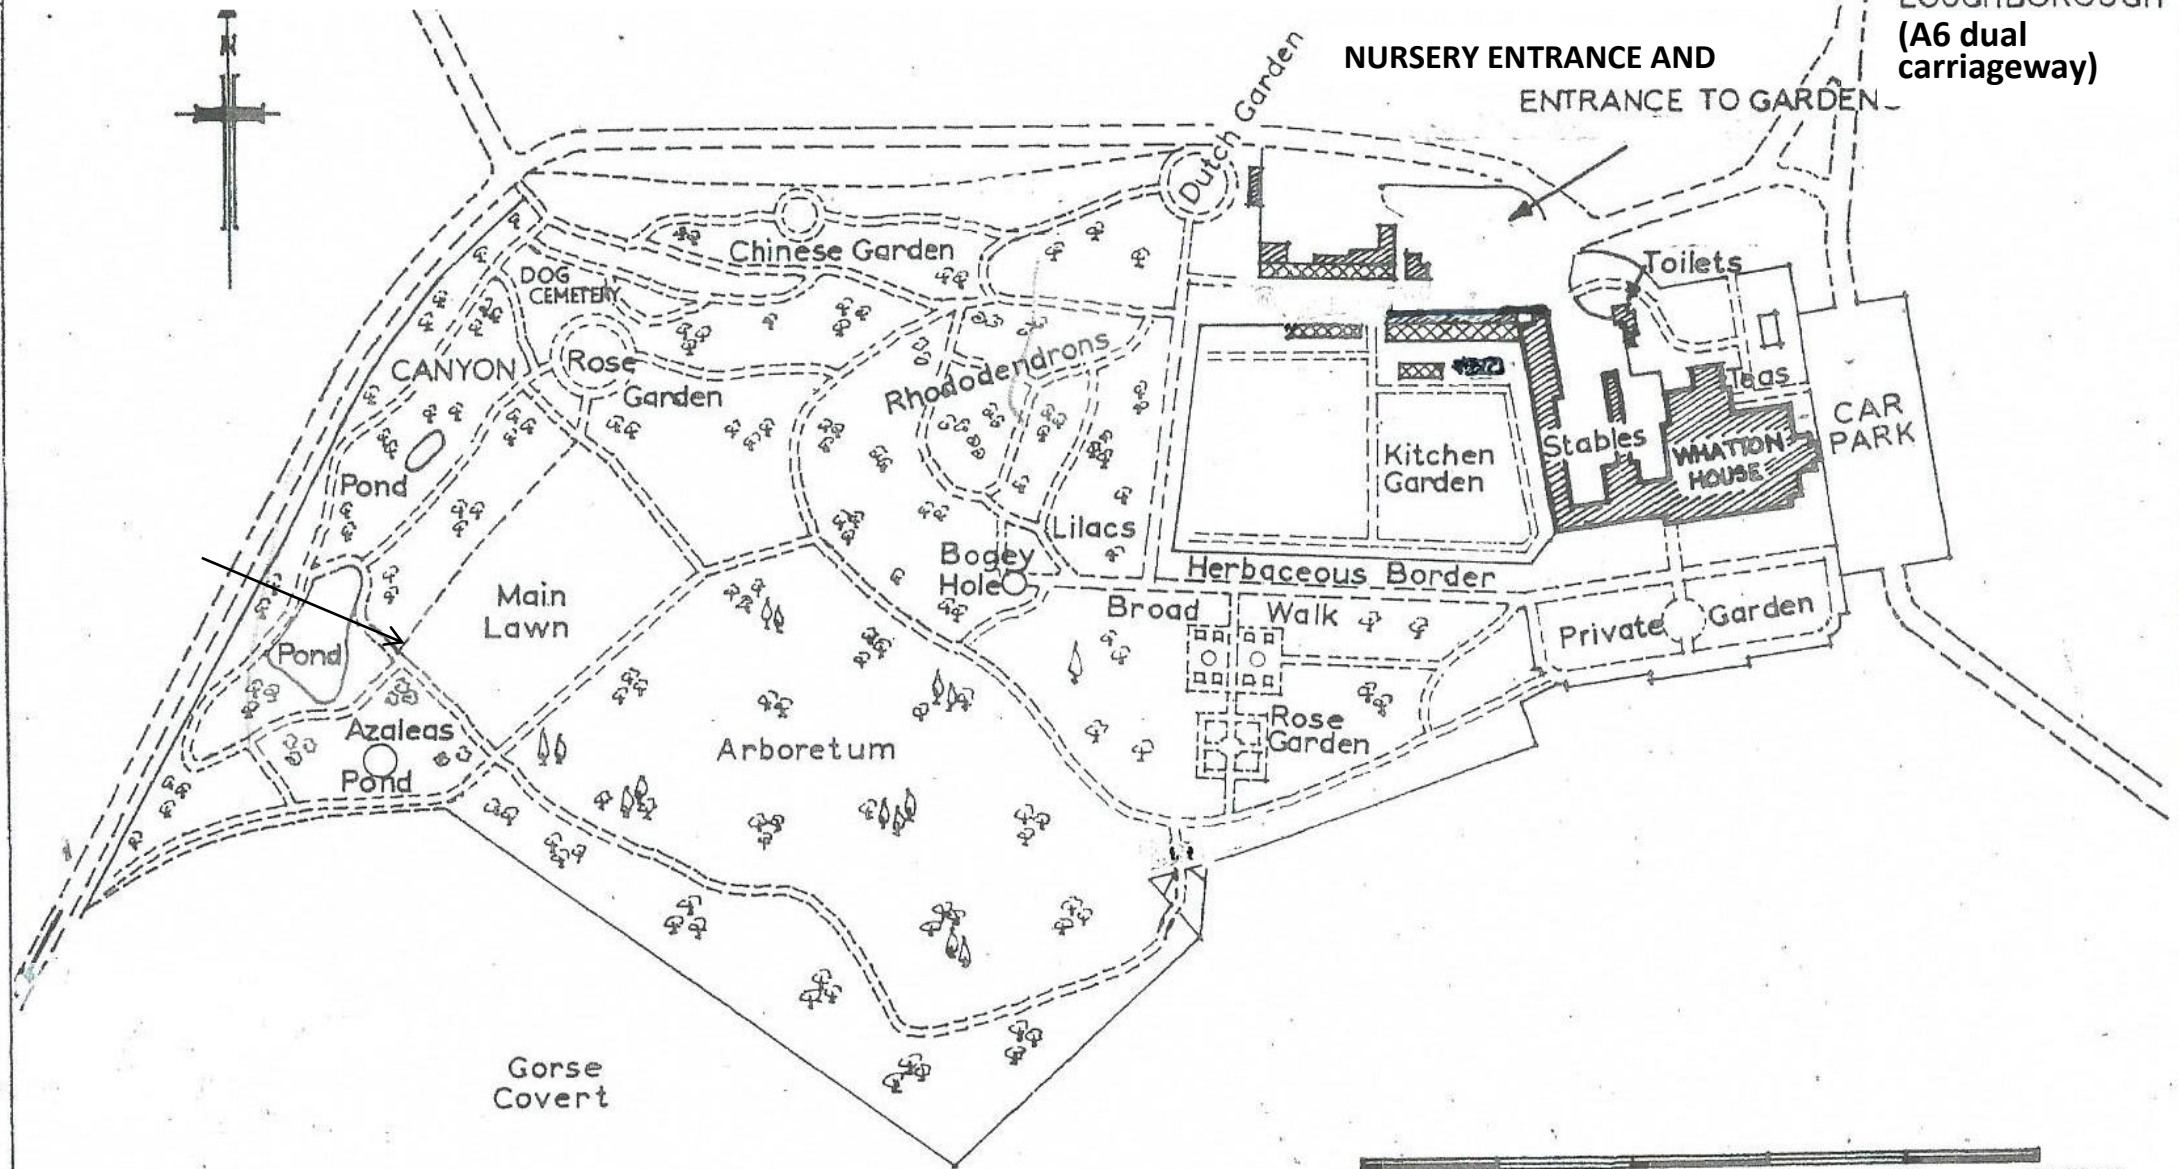

Plan of Whatton House Gardens

TO
DERBY
NOTTINGHAM
LEICE-STER
LOUGHBOROUGH
(A6 dual
carriageway)

NURSERY ENTRANCE AND
ENTRANCE TO GARDEN

SCALE 35 70 105 140 175 YARDS.

Gorse Covert